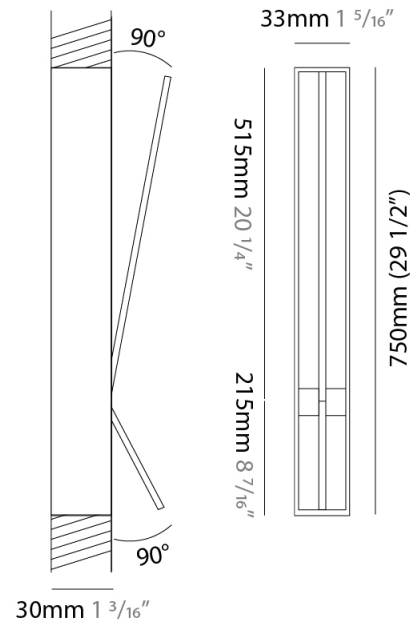

PROJECT	
TYPE	
SPECIFIER	
QUANTITY	
DATE	

SPILLO 2 ROD RECESSED

D46026- -

base number
Color   Temperature   Finish   Options

1. To build a product code in our configurator select the specify button on the base model # product page
2. To build a manual product code on this datasheet choose from the options listed below in blue font and add the suffix to the base model #

GENERAL

Series: Spillo
Subseries: Spillo 2 Rod
Brand: Icone
Division: Design
Mounting Type: Recessed
Mounting Location: Wall
Subcategory: Ambient

PHYSICAL

Shape: Rectangle
Width (mm): 33
Width (in): 1 ⁵/₁₆
Height (mm): 750
Height (in): 29 ¹/₂
Min. Recessing Depth (mm): 30
Min. Recessing Depth (in): 1 ³/₁₆
Light Distribution: Adjustable
[Fixture Finish: WHI / BLK / CHR / BGD](#)
Fixture Material: Brass

ELECTRICAL

Lamp Type: LED
Total Output Wattage (W): 9.24
Dimming: 0-10V Dimming
Driver Included: No
Driver Location: Remote
Driver Type: Constant Voltage - 120Vac
Driver Class: Class 2
Input Voltage (V): 120 - 277
Output Voltage (V): 12
Upon Request: (Not included, see components) 0-10Vdc dimming / 277Vac

LED

[Color Temperature (°K): 2700 / 3000](#)
Nominal Lumen (lm): 770
CRI: >90 CRI
Lamp Life (hrs): 50000

OPTICAL

Adjustability: Tilt 90°

RATINGS AND CERTIFICATIONS

Certified By: Certified for North American Standards
IP rating: IP20